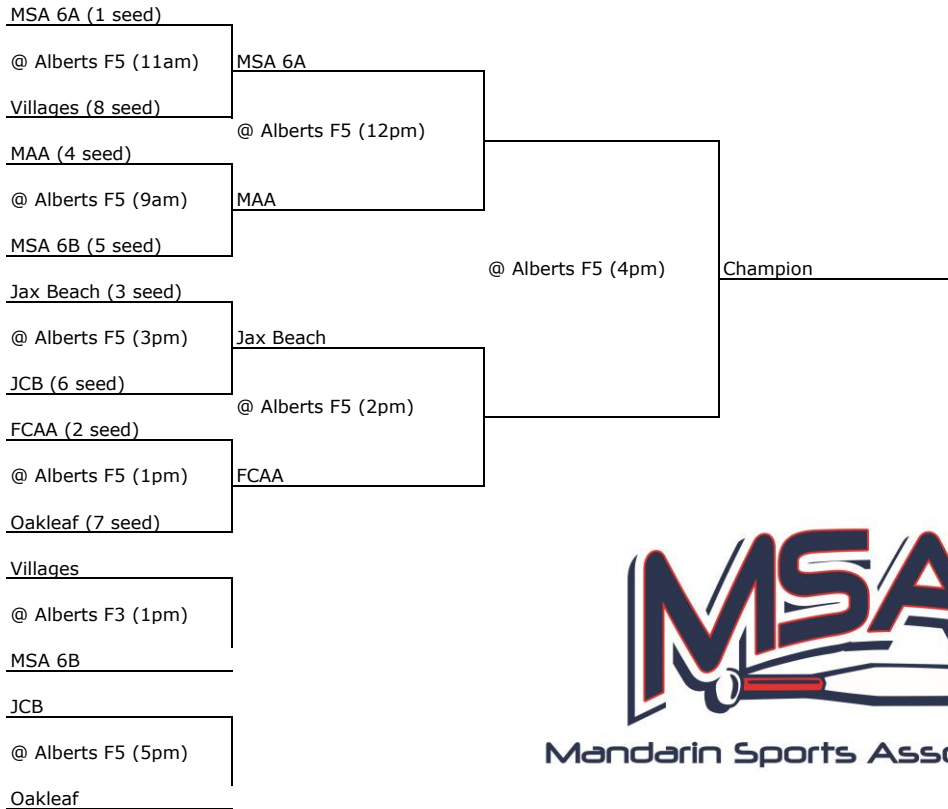

Monday 15-May	Tuesday 16-May	Wednesday 17-May	Thursday 18-May	Friday 19-May

Palmetto 1
Palmetto 2
Alberts Field 5

JCB vs MSA 6A (w)	Villages vs FCAA (w) Oakleaf vs Jax Beach (w) MAA (w) vs MSA 6B	MSA 6A (w) vs Villages	FCAA (w) vs MAA Jax Beach (w) vs JCB MSA 6B (w) vs Oakleaf	Rain day Rain day Rain day

	WINS	LOSSES	RUNS AGAINST	RUNS FOR	
MSA 6A	2	0	16	47	1 seed
FCAA	2	0	19	39	2 seed
Jax Beach	2	0	29	46	3 seed
MAA	1	1	32	36	4 seed
MSA 6B	1	1	45	39	5 seed
JCB	0	2	42	20	6 seed
Oakleaf	0	2	44	26	7 seed
Villages	0	2	53	27	8 seed

Saturday 20-May	Sunday 21-May	Sunday 21-May

Mandarin Sports Association